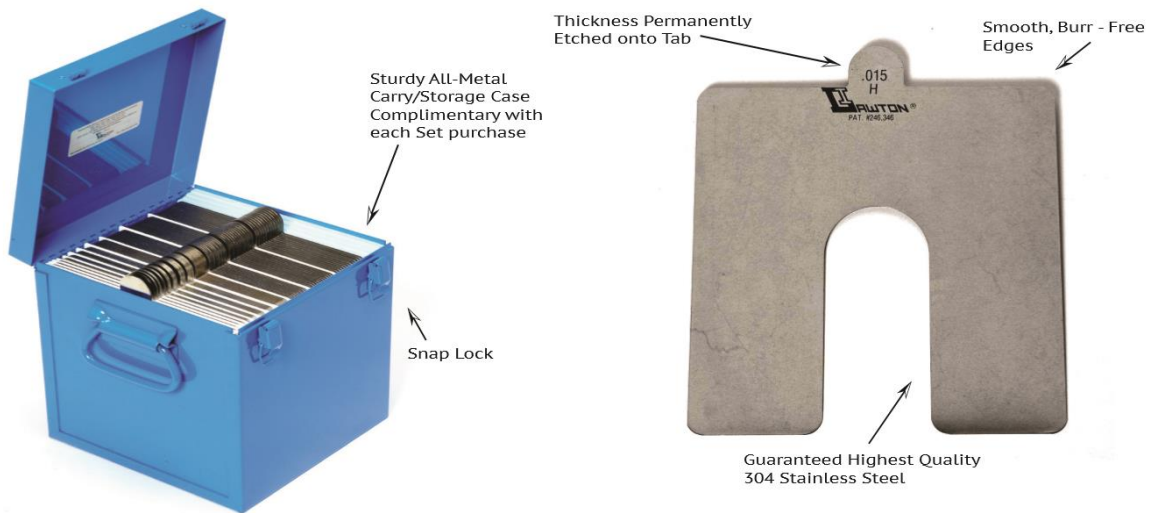

Productive Maintenance Technology

SIZE INFORMATION

Description	Size A	Size B	Size C	Size D	Size G	Size H
Shim Size	2" X 2"	3" X 3"	4" X 4"	6" X 5"	7" X 7"	8" X 8"
Slot Size	5/8"	13/16"	1 1/4"	1 5/8"	1 3/4"	2 1/4"
H.P. Range				150 to		
Approximate	0.25 to 15	10 to 60	50 to 200	1000	Over 1000	Over 1000