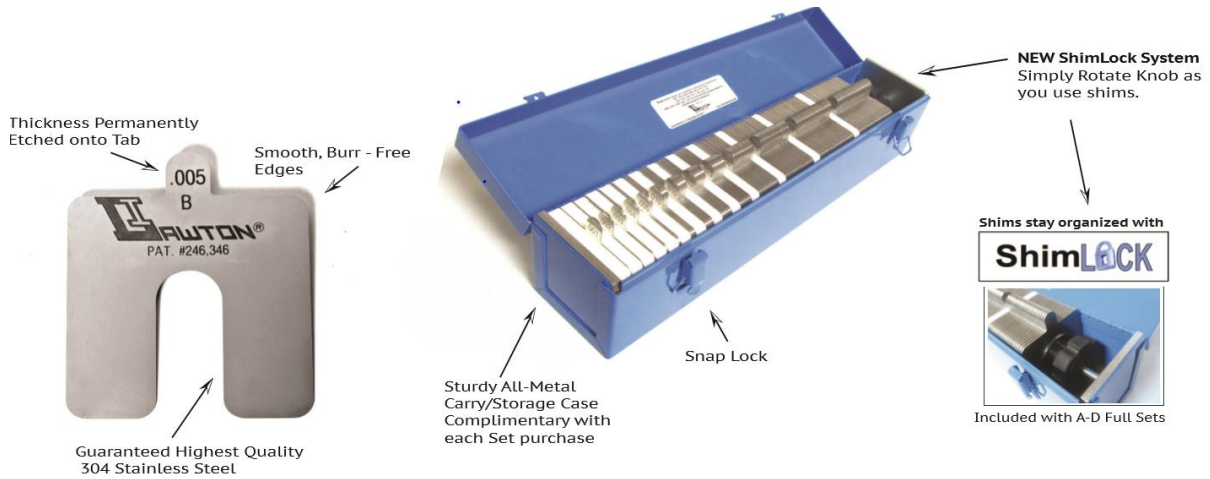

Productive Maintenance Technology

SIZE INFORMATION

Description	Size A	Size B	Size C	Size D	Size G	Size H
Shim Size	2" X 2"	3" X 3"	4" X 4"	6" X 5"	7" X 7"	8" X 8"
Slot Size	5/8"	13/16"	1 1/4"	1 5/8"	1 3/4"	2 1/4"
H.P. Range				150 to		
Approximate	0.25 to 15	10 to 60	50 to 200	1000	Over 1000	Over 1000